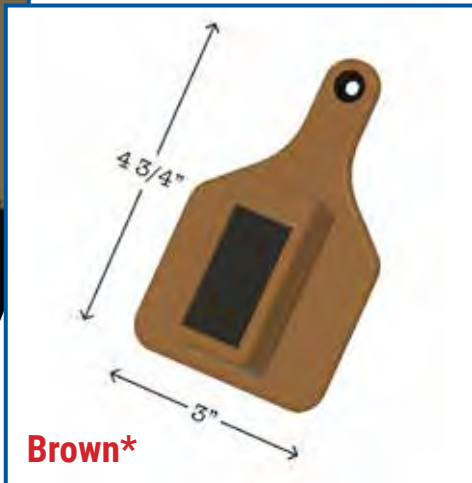

*Other Colors Available