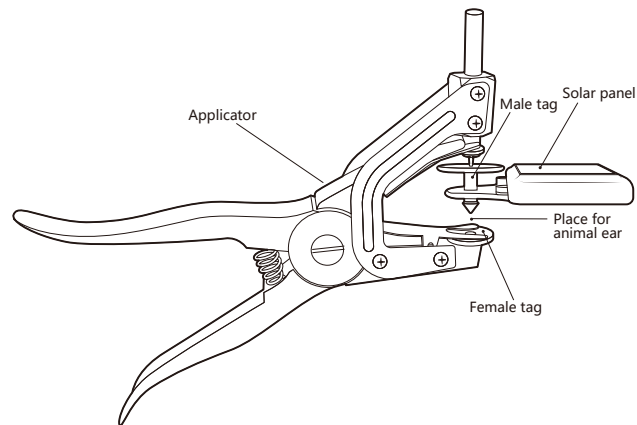

Item name	Illustration
Ear tag	
	
Applicator	
Magnetic switch	

Turning on/turning off the device

Turning on the device

Place the magnetic stick close to the switch as shown below for five seconds.

The green LED of the device starts blinking for about three seconds. After the LED light is out, the device is turned on. It is highly recommended to turn on the device before deploying it to the animal.

Turning off the device

Place the magnetic stick close to the switch as shown below for ten seconds.

The red LED of the device is on for about three seconds. After the LED light is out, the device is turned off.

Deploying the device

This chapter gives the procedure to deploy the device to an animal.

Prerequisite

Before you start, make sure that you have turned on the device.

Steps

1. Secure the animal properly.

Calves must be eased into a chute with a head gate, halter and/or nose lead.

2. Insert the pin of the applicator onto the back side of the male tag.

3. Fit the female tag into the clip on the opposite arm of the applicator.

The illustration below shows the correct position of the applicator, ear tag, and the device.