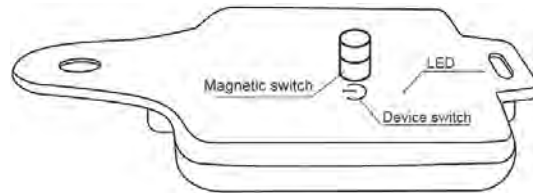

MooTune data center address: <https://cattle.druidtech.cn/>

Scan the QR code to install MooTune App:

iOS users can search for **MooTune** at AppStore to download and install the App.

Accessories

You may need the following accessories when you apply Debut Tag to an animal.

Item name	Illustration
Ear tag	
	
Applicator	
Magnetic switch	

Turning on/turning off the device

Turning on the device

Place the magnetic stick close to the switch as shown below for five seconds.

The green LED of the device starts blinking for about three seconds. After the LED light is out, the device is turned on. It is highly recommended to turn on the device before deploying it to the animal.

Turning off the device

Place the magnetic stick close to the switch as shown below for ten seconds.

The red LED of the device is on for about three seconds. After the LED light is out, the device is turned off.