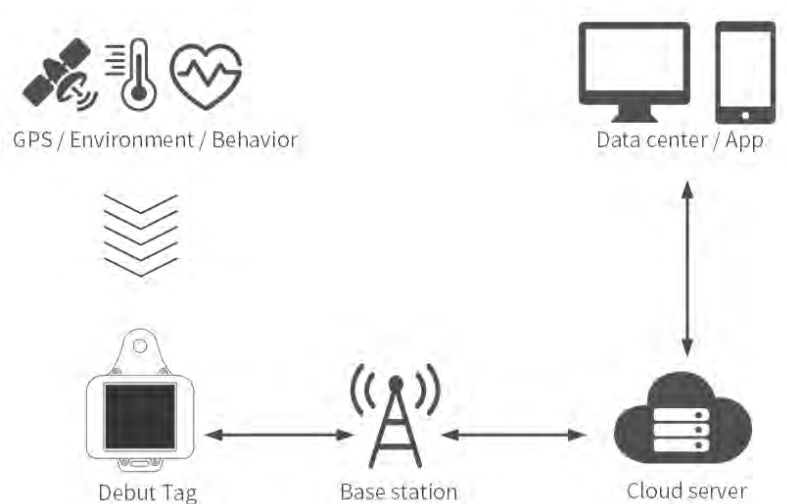

Product description

Debut Tag delicacy livestock management terminal (hereinafter referred to as *Debut Tag* or *device*) is a new generation of smart livestock product, which is developed independently by Druid Technology. It is capable of:

- collecting location-based data.
- collecting environmental data
- collecting animal behavior data

Using cellular network, Debut Tag uploads the collected data to our cloud server where all data is organized and analyzed. You can use our web-based MooTune data center or MooTune App to connect to the cloud server to check the animal location, animal activity, and the environmental information at any time. The illustration below shows the data flow among the device, the cloud server and MooTune data center and App.

2. Insert the pin of the applicator onto the back side of the male tag.

3. Fit the female tag into the clip on the opposite arm of the applicator.

The illustration below shows the correct position of the applicator, ear tag, and the device.