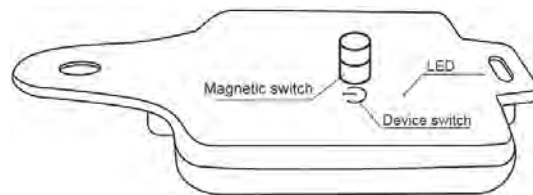

Item name	Illustration
Ear tag	
	
Applicator	
Magnetic switch	

Turning on/turning off the device

Turning on the device

Place the magnetic stick close to the switch as shown below for five seconds.

The green LED of the device starts blinking for about three seconds. After the LED light is out, the device is turned on. It is highly recommended to turn on the device before deploying it to the animal.

Turning off the device

Place the magnetic stick close to the switch as shown below for ten seconds.

The red LED of the device is on for about three seconds. After the LED light is out, the device is turned off.